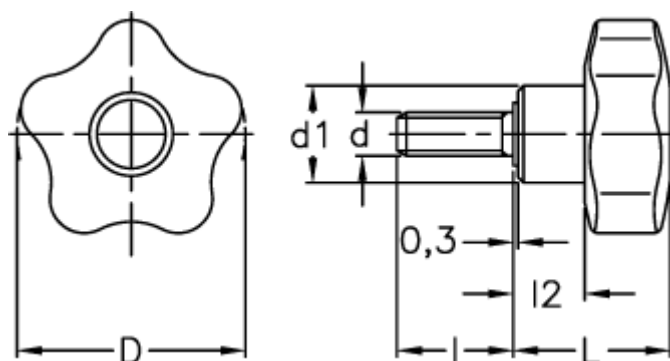

Article number: 23020699659

Description: E+G Lobe knob
VCT.50 p-M8x40-C9, black cap

Measures

D	= 50
d1	= 19
d 6g	= M8
l	= 40
L	= 32.0
l2	= 14